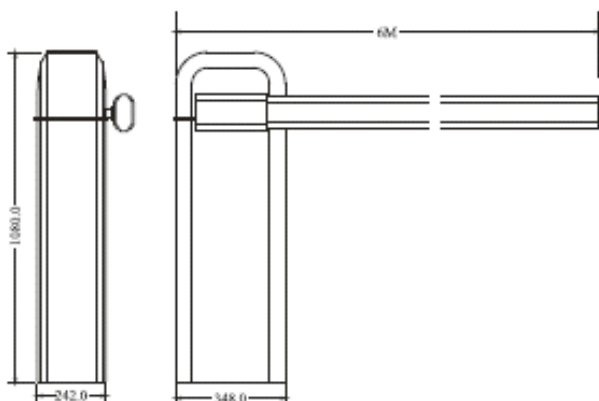

Dimensions

Technical Data

Model:	XF 606 (AC)	XF-606 (DC)
Power supply:	220VAC 50Hz	220VAC 50Hz
Motor's power:	90W 220VAC	80W 24VDC
Max length of Boom :	6M	6M
Time for up/down:	2S(for 1-3M)	2S(for 1-3M)
	6S(for 4-6M)	6S(for 4-6M)
Environment temperature:	-20℃--50℃	-20℃--50℃
Protection class:	IP44	IP44

WWW.DOORSWORLD.COM

TEL: 0086-510-8102633 FAX: 0086-510-83773086

E-mail: xfdoor@gmail.com