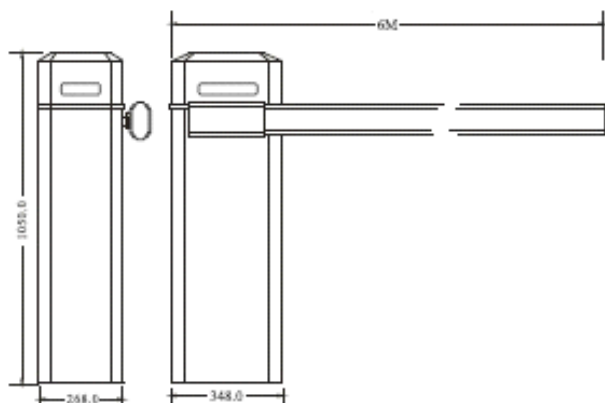

Easy to switch direction

XF-106

- 可轻松切换左机、右机
- 可配滚动显示屏 (选配)

- 连续运行不会过热停机
- 强冷天气, 照常运行

Dimensions

Technical Data

Model:	XF-106 (AC)	XF-106 (DC)
Power supply:	220VAC 50Hz	220VAC 50Hz
Motor's power:	90W 220VAC	80W 24VDC
Max length of Boom :	6M	6M
Time for up/down:	2S(for 1-3M)	2S(for 1-3M)
	6S(for 4-6M)	6S(for 4-6M)
Environment temperature:	-20℃--50℃	-20℃--50℃
Protection class:	IP44	IP44

XF-306

- 连续运行不过热停机
- 停电时可轻松离合,手动起落杆
- 强冷天气,照常启动

Dimensions

Technical Data

Model:	XF 306 (AC)	XF-306 (DC)
Power supply:	220VAC 50Hz	220VAC 50Hz
Motor's power:	90W 220VAC	80W 24VDC
Max length of Boom :	6M	6M
	2S(for 1-3M)	2S(for 1-3M)
Time for up/down:	6S(for 4-6M)	6S(for 4-6M)
Environment temperature:	-20℃--50℃	-20℃--50℃
Protection class:	IP44	IP44