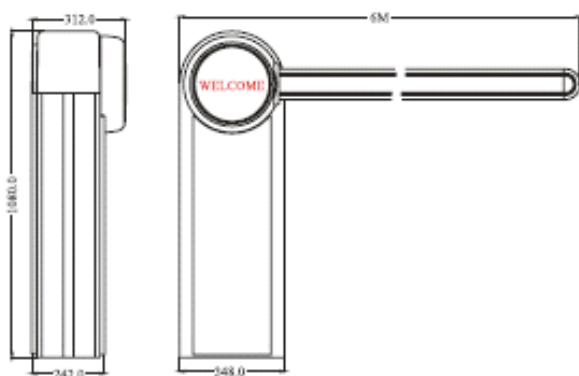

Easy to switch direction

XF-106

- 可轻松切换左机、右机
- 可配滚动显示屏 (选配)

- 连续运行不会过热停机
- 强冷天气, 照常运行

Dimensions

Technical Data

Model:	XF-106 (AC)	XF-106 (DC)
Power supply:	220VAC 50Hz	220VAC 50Hz
Motor's power:	90W 220VAC	80W 24VDC
Max length of Boom :	6M	6M
Time for up/down:	2S(for 1-3M)	2S(for 1-3M)
	6S(for 4-6M)	6S(for 4-6M)
Environment temperature:	-20℃--50℃	-20℃--50℃
Protection class:	IP44	IP44

XF-306

- 连续运行不过热停机
- 停电时可轻松离合,手动起落杆
- 强冷天气,照常启动

Dimensions

Technical Data

Model:	XF 306 (AC)	XF-306 (DC)
Power supply:	220VAC 50Hz	220VAC 50Hz
Motor's power:	90W 220VAC	80W 24VDC
Max length of Boom :	6M	6M
	2S(for 1-3M)	2S(for 1-3M)
Time for up/down:	6S(for 4-6M)	6S(for 4-6M)
Environment temperature:	-20℃--50℃	-20℃--50℃
Protection class:	IP44	IP44