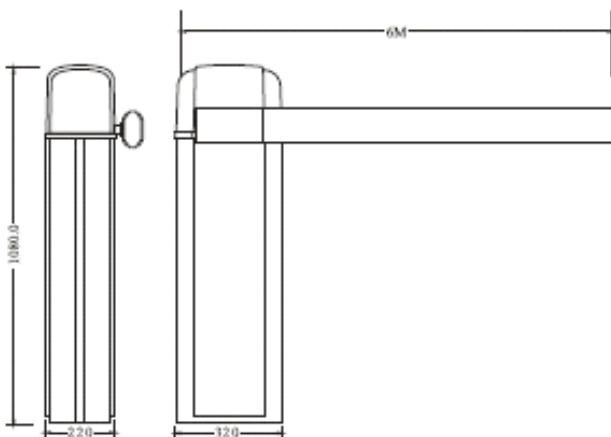

WWW.DOORSWORLD.COM

TEL: 0086-510-8102633 FAX: 0086-510-83773086

E-mail: xfdoor@gmail.com

XF-806

- 连续运行不过热停机
- 停电时可轻松离合,手动起落杆
- 强冷天气, 照常启动

Dimensions

Technical Data

Model:	XF-806 (AC)	XF-806 (DC)
Power supply:	220VAC 50Hz	220VAC 50Hz
Motor's power:	90W 220VAC	80W 24VDC
Max length of Boom :	6M	6M
Time for up/down:	2S(for 1-3M)	2S(for 1-3M)
	6S(for 4-6M)	6S(for 4-6M)
Environment temperature:	-20℃--50℃	-20℃--50℃
Protection class:	IP44	IP44